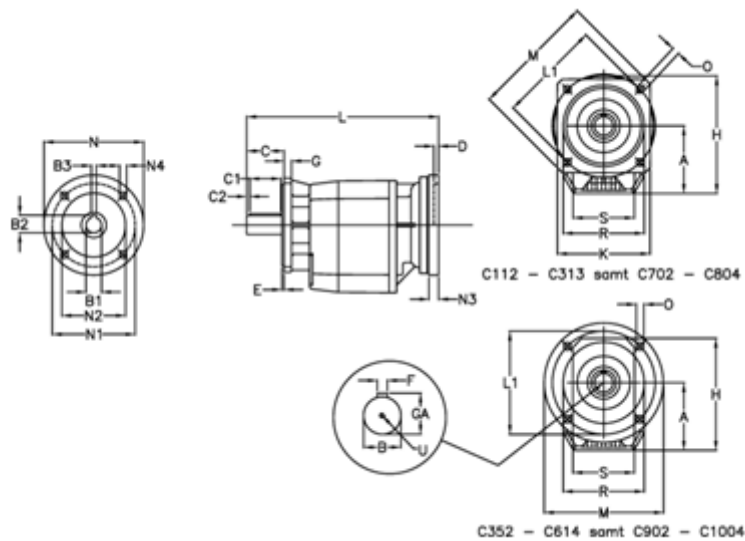

Data Sheet

Article number: 40600801202470
 Description: Helical gearbox
 C802F-12-P225B5

Measures

A = 247.0	D = 6.0	L1 = 350	R = 320
B = 80	E = 5	M = 400	S = 300
B1 = 60	F = 22	N = 450	U = M20x42
B2 = 64.4	G = 20	N1 = 400	
B3 = 18	GA = 85.0	N2 = 350	
C = 140	H = 422.0	N3 = 25	
C1 = 110	K = 350	N4 = 18	
C2 = 15	L = 705.5	O = 18.0	